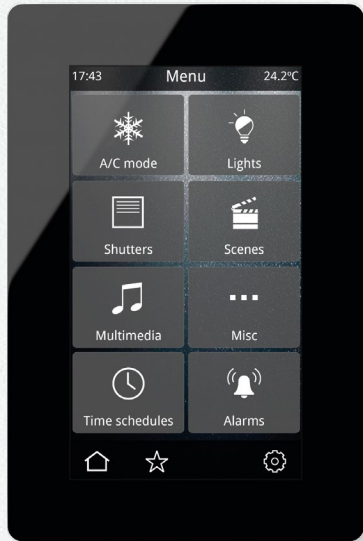

IDDEROVERSO 2

4.3" KNX capacitive touch panel

Visualisation

A user interface you will actually want to use

Discover a beautifully crafted user interface where every detail has been carefully designed. Combine a wide range of widgets, including RGBW pickers, regulation bars, rotary controls, and much more. Customize the look & feel to meet your needs and preferences.

- Widescreen 4.3" TFT display (16:9)
- Capacitive multitouch technology
- Up to 96 control functions, organized in 12 configurable pages
- Wide range of UI widgets
- User editable "favorites" page
- Configurable background images in all pages
- Touch gestures (4 swipe gestures + multitouch gesture) to run quick actions even when the display is off (power saving mode)