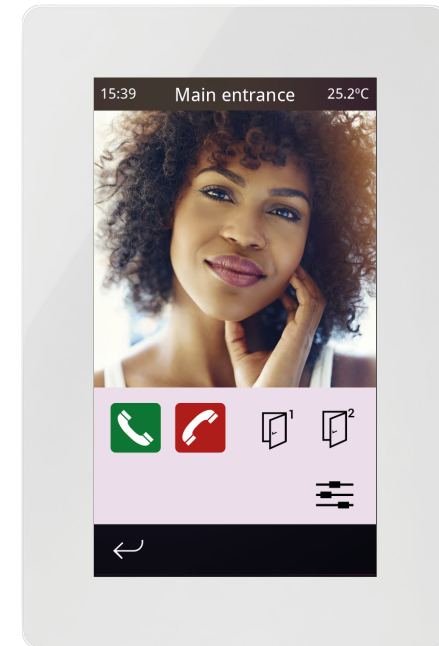

IDDEROVERSO 2

4.3" KNX capacitive touch panels with remote access and door phone function

now, twice as good

iddero

www.iddero.com

Elegant. Compact. Versatile.

Welcome to Iddero **VERSO 2**: A family of 4.3" capacitive touch panels that combine an attractive, beautifully crafted visualisation, a wide array of functionality, IP connectivity for remote access, and seamless integration with door phone systems. Available in white or black GLASS finishes, supports surface and flush mounting, in portrait or landscape mode. The perfect choice for any environment.

Models

Iddero **VERSO 2**
4.3" KNX capacitive touch panel

VERSO+IP 2
4.3" KNX capacitive touch panel
with IP connection for remote access

VERSO/INDOOR
4.3" KNX capacitive touch panel
with IP connection and door phone function

- Widescreen 4.3" TFT display (16:9)
- Capacitive multitouch technology
- Up to 96 control functions, organized in 12 configurable pages
- Wide range of UI widgets
- User editable "favorites" page
- Configurable background images in all pages
- Touch gestures (4 swipe gestures + multitouch gesture) to run quick actions even when the display is off (power saving mode)

Dark mode

Try the new “dark mode” – an alternative user interface theme based on a palette of dark tones that reduces the luminance emitted by the screen. Dark mode helps reduce eye strain and facilitates screen use in low-light environments.