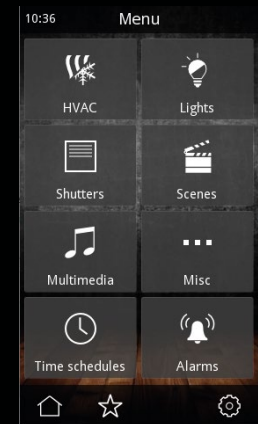

Finishes

GLASS black

GLASS white

IDDEROVERSO 2

4.3" KNX capacitive touch panel

Visualisation

A user interface you will actually want to use

Discover a beautifully crafted user interface where every detail has been carefully designed. Combine a wide range of widgets, including RGBW pickers, regulation bars, rotary controls, and much more. Customize the look & feel to meet your needs and preferences.

- Widescreen 4.3" TFT display (16:9)
- Capacitive multitouch technology
- Up to 96 control functions, organized in 12 configurable pages
- Wide range of UI widgets
- User editable "favorites" page
- Configurable background images in all pages
- Touch gestures (4 swipe gestures + multitouch gesture) to run quick actions even when the display is off (power saving mode)

Dark mode

Try the new “dark mode” – an alternative user interface theme based on a palette of dark tones that reduces the luminance emitted by the screen. Dark mode helps reduce eye strain and facilitates screen use in low-light environments.