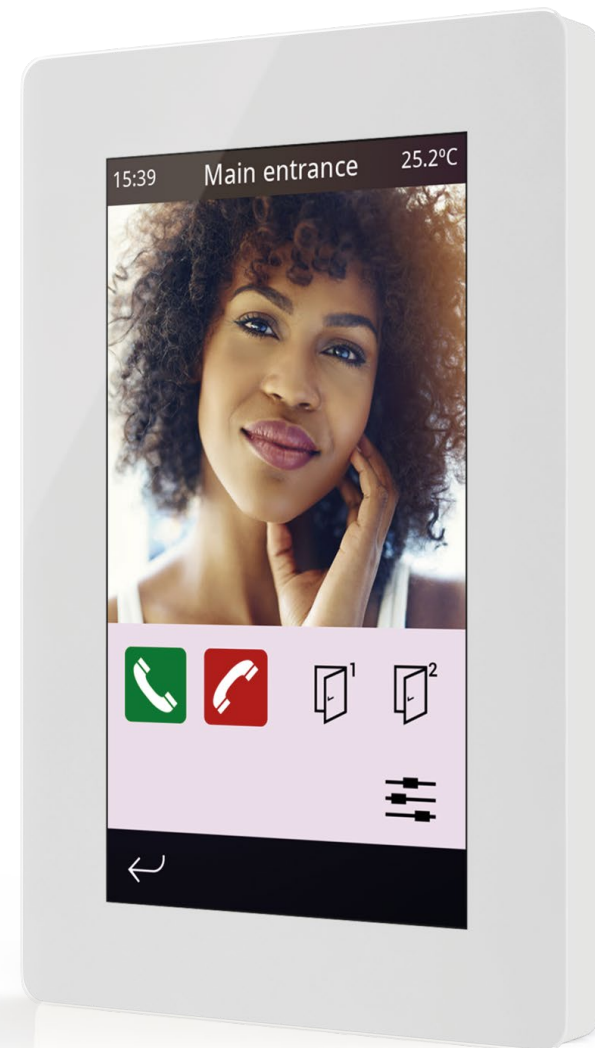

VERSO+IP 2 retains the elegant design, attractive visualisation, and advanced functionality of the Iddero **VERSO 2** touch panel, and adds IP connectivity for anytime, anywhere remote control from smartphones and tablets.

VERSO+IP 2

4.3" KNX capacitive touch panel
with IP connection

anytime, anywhere

VERSO / INDOOR

4.3" KNX capacitive touch panel with IPS display,
IP connection and door phone function.

you will fall in love

Iddero **VERSO** with superpowers

Everything from Iddero **VERSO 2** and **VERSO+IP 2**, plus door phone integration and IP camera visualisation.

Welcome home!

VERSO INDOOR doubles as an indoor monitor for your door phone system. Receive incoming calls from your door entry panel and enjoy best-in-class performance with exceptional image quality and full-duplex audio with acoustic echo cancellation.

The choice is yours

VERSO INDOOR is compatible with SIP door stations from most major IP manufacturers out of the box, as well as with generic SIP door stations.

MURA

SSS SIEDLE

FERMAX

DoorBird

Akuvox

Comelit