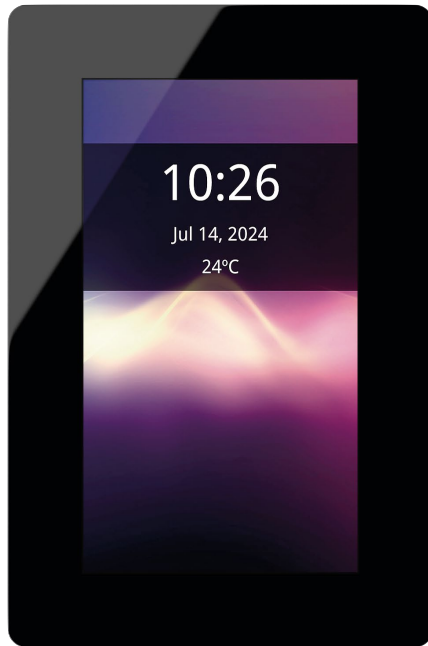

IDDEROVERSO 2

4.3" KNX capacitive touch panels with remote access and door phone function

now, twice as good

iddero

www.iddero.com

Elegant. Compact. Versatile.

Welcome to Iddero **VERSO 2**: A family of 4.3" capacitive touch panels that combine an attractive, beautifully crafted visualisation, a wide array of functionality, IP connectivity for remote access, and seamless integration with door phone systems. Available in white or black GLASS finishes, supports surface and flush mounting, in portrait or landscape mode. The perfect choice for any environment.

Models

Iddero **VERSO 2**
4.3" KNX capacitive touch panel

VERSO+IP 2
4.3" KNX capacitive touch panel
with IP connection for remote access

VERSO/INDOOR
4.3" KNX capacitive touch panel
with IP connection and door phone function

- Widescreen 4.3" TFT display (16:9)
- Capacitive multitouch technology
- Up to 96 control functions, organized in 12 configurable pages
- Wide range of UI widgets
- User editable "favorites" page
- Configurable background images in all pages
- Touch gestures (4 swipe gestures + multitouch gesture) to run quick actions even when the display is off (power saving mode)