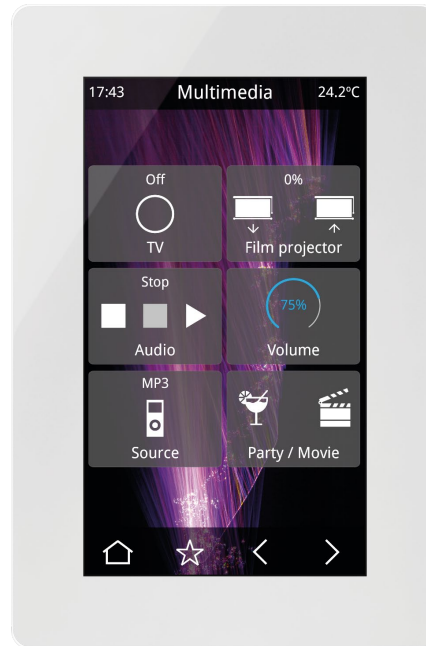

IDDEROVERSO 2

4.3" KNX capacitive touch panels with remote access and door phone function

now, twice as good

iddero

www.iddero.com

Elegant. Compact. Versatile.

Welcome to Iddero **VERSO 2**: A family of 4.3" capacitive touch panels that combine an attractive, beautifully crafted visualisation, a wide array of functionality, IP connectivity for remote access, and seamless integration with door phone systems. Available in white or black GLASS finishes, supports surface and flush mounting, in portrait or landscape mode. The perfect choice for any environment.

Models

Iddero **VERSO 2**
4.3" KNX capacitive touch panel

VERSO+IP 2
4.3" KNX capacitive touch panel
with IP connection for remote access

VERSO/INDOOR
4.3" KNX capacitive touch panel
with IP connection and door phone function

- Widescreen 4.3" TFT display (16:9)
- Capacitive multitouch technology
- Up to 96 control functions, organized in 12 configurable pages
- Wide range of UI widgets
- User editable "favorites" page
- Configurable background images in all pages
- Touch gestures (4 swipe gestures + multitouch gesture) to run quick actions even when the display is off (power saving mode)

Dark mode

Try the new “dark mode” – an alternative user interface theme based on a palette of dark tones that reduces the luminance emitted by the screen. Dark mode helps reduce eye strain and facilitates screen use in low-light environments.