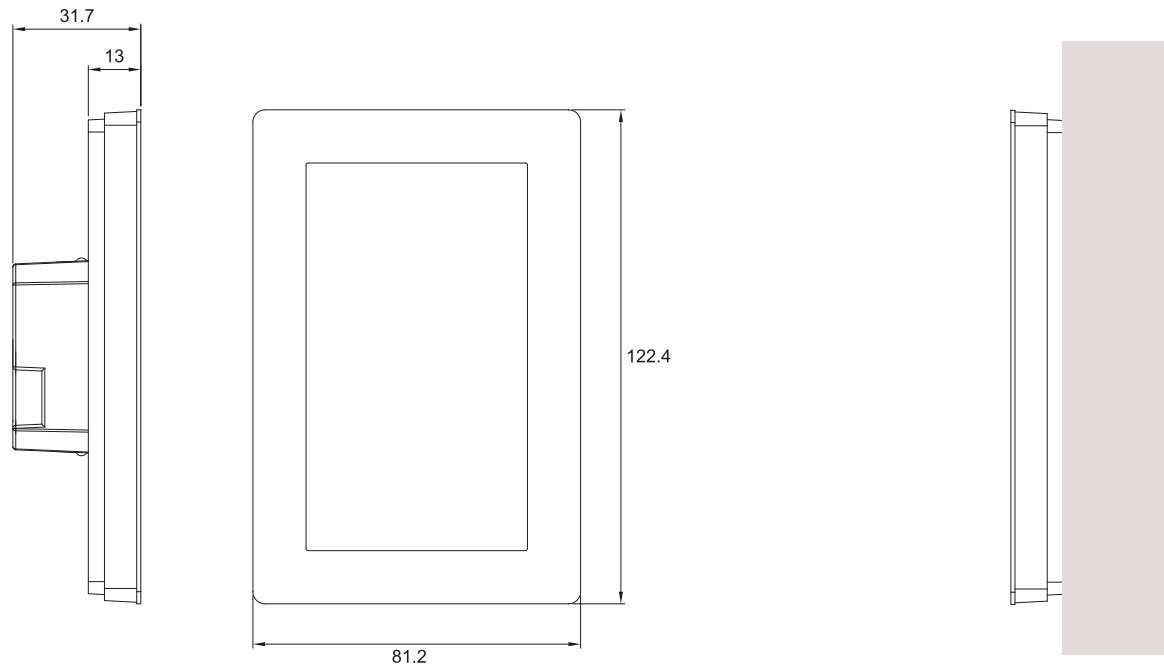

Dimensions

All dimensions in mm

Reference

Description

[VERS02-B](#)

Iddero VERSO 2 4.3" KNX capacitive touch panel, black GLASS finish

[VERS02-W](#)

Iddero VERSO 2 4.3" KNX capacitive touch panel, white GLASS finish